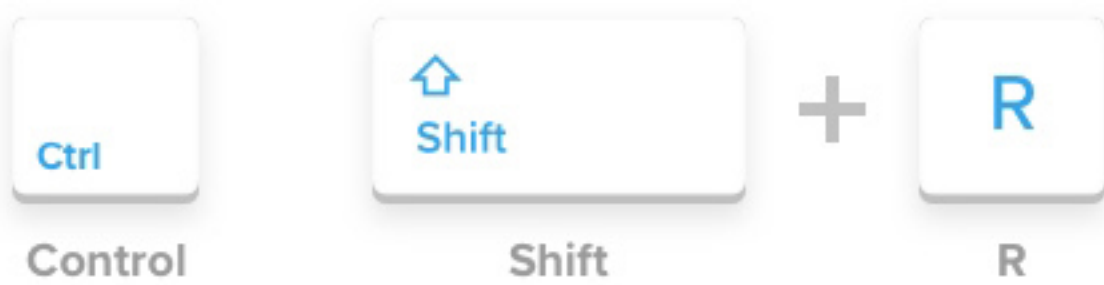

HOW TO HARD REFRESH your browser

Hard refresh will clear that web page's cache, allowing you to see the most recent version of the web page.

Control Reload button

Control F5

Command Shift R

Shift Reload button

Control Shift R

Control F5

Command Shift R

Shift Reload button

Control Reload button

Control F5

Option Command E