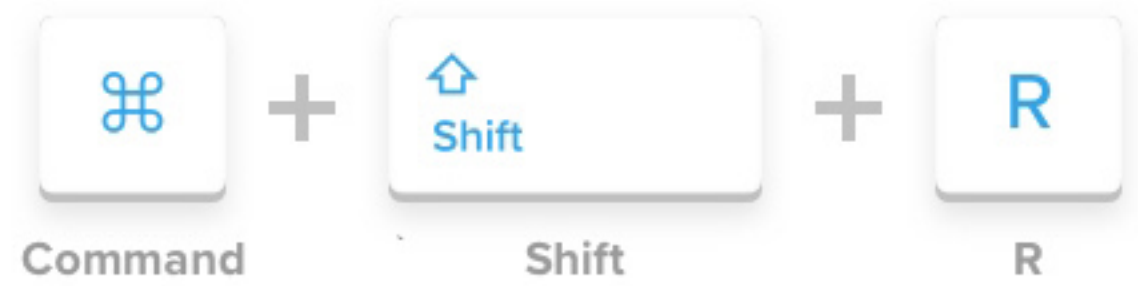

HOW TO HARD REFRESH your browser

Hard refresh will clear that web page's cache, allowing you to see the most recent version of the web page.

Control Reload button

Control F5

Command Shift R

Shift Reload button

Control Shift R

Control F5

Command Shift R

Shift Reload button

Control Reload button

Control F5

Option Command E