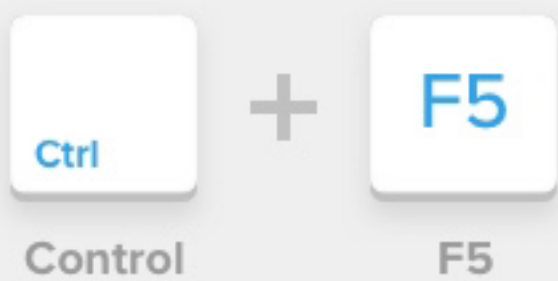

HOW TO HARD REFRESH your browser

Hard refresh will clear that web page's cache, allowing you to see the most recent version of the web page.

Control Reload button

Control F5

Command Shift R

Shift Reload button

Control Shift R

Control F5

Command Shift R

Shift Reload button

Control Reload button

Control F5

Option Command E