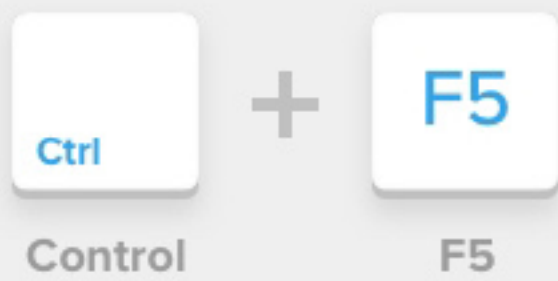

HOW TO HARD REFRESH your browser

Hard refresh will clear that web page's cache, allowing you to see the most recent version of the web page.

Control Reload button

Control F5

Command Shift R

Shift Reload button

Control Shift R

Control F5

Command Shift R

Shift Reload button

Control Reload button

Control F5

Option Command E