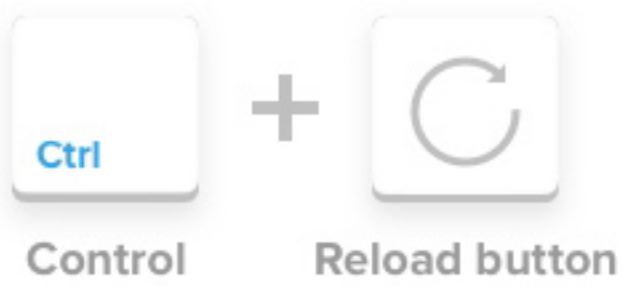

HOW TO HARD REFRESH your browser

Hard refresh will clear that web page's cache, allowing you to see the most recent version of the web page.

Control Reload button

Control F5

Command Shift R

Shift Reload button

Control Shift R

Control F5

Command Shift R

Shift Reload button

Control Reload button

Control F5

Option Command E