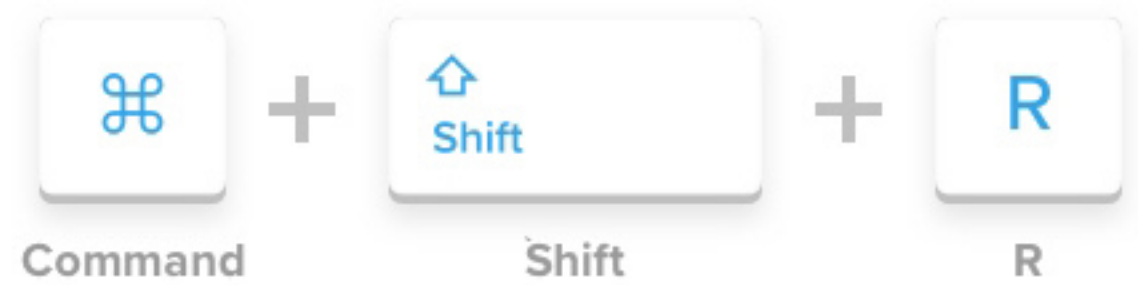

HOW TO HARD REFRESH your browser

Hard refresh will clear that web page's cache, allowing you to see the most recent version of the web page.

Control Reload button

Control F5

Command Shift R

Shift Reload button

Control Shift R

Control F5

Command Shift R

Shift Reload button

Control Reload button

Control F5

Option Command E